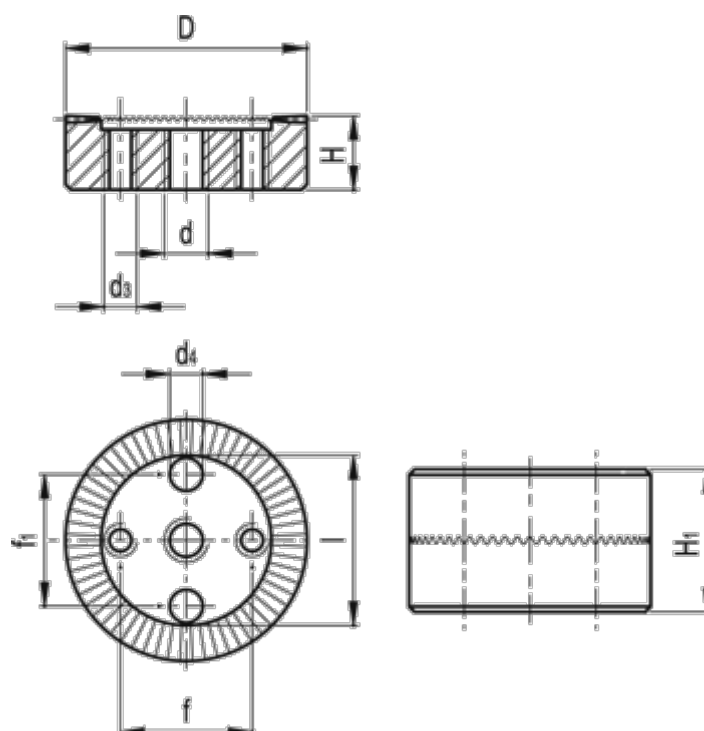

# Data Sheet

Article number: 20656534

Description: E+G Serrated locking plate  
GN 187.4-27-60-C-ST

## Measures

D	= 27	l	= 19.5
d	= M5	Number of teeth	= 60
d1	= 4.3	Weight (g)	= 24
d4 H11	= 4		
f	= 15		
f1	= 15		
H +/-0.9	= 7.5		
H1	= 15		